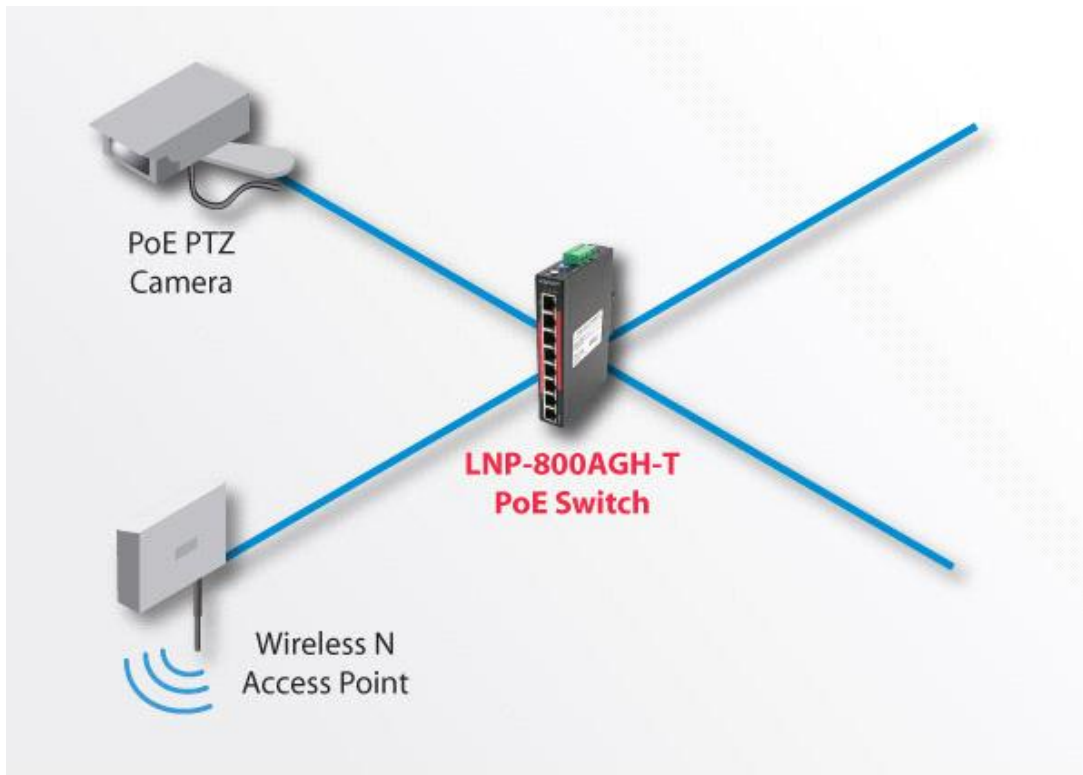

- ▶ Provides 8x10/100/1000Base-T(X) PoE (P.S.E.) Ports
- ▶ Supports P.S.E. Based on IEEE 802.3at Standard up to 30 Watts per Port
- ▶ Supports Auto-Negotiation and Auto-MDI/MDI-X
- ▶ Supports Store-and-Forward Transmission
- ▶ Supports Flow Control
- ▶ Rigid IP-30 Housing Design
- ▶ DIN-Rail and Wall Mounting Enabled
- ▶ 5-Year Warranty

High Power PoE Support

The LNP-800AGH-T Industrial PoE (Power over Ethernet) Switch supports 8 x High Power PoE Output (30W per Port) Ports. The LNP-800AGH-T also supports PSE (Power Sourcing Equipment). PSE is a device (switch or hub for instance) that will provide power in a PoE setup.

Wide Operating Temperature Range

The LNP-800AGH-T Industrial PoE Switch is able to operate in the most extreme environment. Along with its rugged design, the LNP-800AGH-T is able to withstand operating temperatures from -40°C all the way to 70°C.

LNP-800AGH-T Application

The above diagram illustrates how the Lanolinx LNP-800AGH-T Industrial PoE (Power-over-Ethernet) Gigabit Switch can be utilized to connect high powered devices like PoE Pan-Tilt-Zoom Surveillance Cameras and PoE IEEE 802.11n Wireless Access Points.