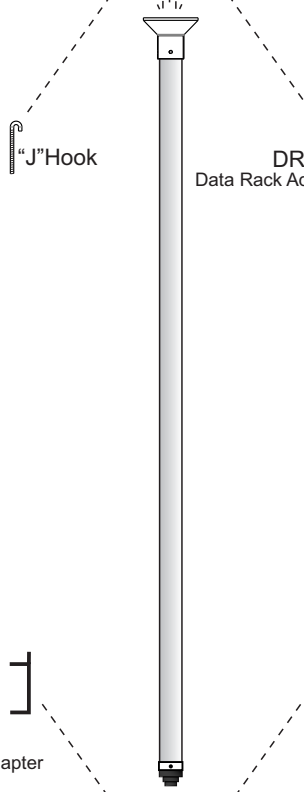

# NOVATTACH™

UNIVERSAL MOUNTING SYSTEMS

Cm01 & CM02  
Ceiling Mount Adapter

"J" Hook

WAPA  
Wireless Access Point Adapter

PMA  
Pendant Mount Adapter

Strut Channel  
Spring Stud

EBA  
Electrical Box Adapter

DRA  
Data Rack Adapter

PVMA  
Public View Monitor Adapter

FCTA01M  
Fixed Camera Tilt Adapter

UMA  
Universal Multi-thread Adapter