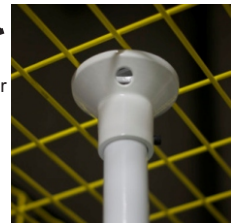

# NOVATTACH™

UNIVERSAL MOUNTING SYSTEMS

Cm01 & CM02  
Ceiling Mount Adapter

"J" Hook

WAPA  
Wireless Access Point Adapter

PMA  
Pendant Mount Adapter

Strut Channel  
Spring Stud

EBA  
Electrical Box Adapter

DRA  
Data Rack Adapter

PVMA  
Public View Monitor Adapter

FCTA01M  
Fixed Camera Tilt Adapter

UMA  
Universal Multi-thread Adapter